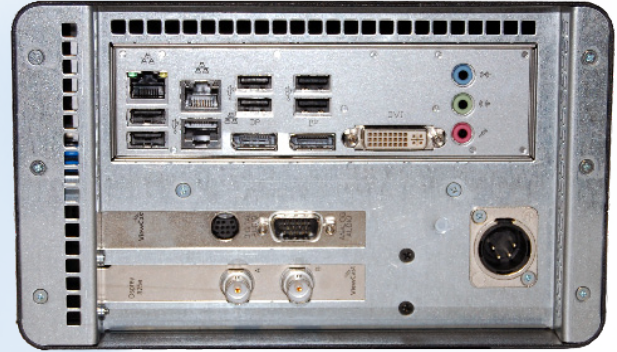

Back View with
Osprey 825e and 800a cards

GoStream-H

Video Input:

- 2 x DVI-I
- 2 x HDMI (*HDCP not supported*)
- 2 x VGA/XVGA resolutions up to 1600 x 1200 at 60 Hz
- 2 x Component/composite S-Video

Audio Input:

- HDMI (2 x 4 stereo pair LPCM)
- Unbalanced (1 x stereo)

Osprey 800a audio input card

Audio Input:

- AES digital audio (2 stereo pair, 2 x XLR)
- SPDIF digital audio (2 stereo pair, 2 x RCA)
- Balanced analog audio (2 dedicated stereo pair, 4 x XLR)
- Unbalanced analog audio (2 stereo pair, 4 x RCA)

GoStream-S

Video Input:

- 2 x SDI (BNC x 2)
- 3G SMPTE 424 M
- HD SMPTE 292 M
- SD SMPTE 259 M

Audio Input:

- Embedded SDI (4 stereo pair per SDI input)

Specifications

Encoding Formats:

1. Adobe® Flash® H.264*
   - Adobe® Flash dynamic streaming
   - Apple® HTTP live streaming
   - Microsoft® Live IIS Smooth Streaming
   - Microsoft® Windows Media® (*Silverlight®*) SD and HD*
   - MPEG-4, H.264, H.263
   - 3GPP/3GPP2, MP4 container support
   - MPEG 2 Transport Stream, H.264 and MPEG 2 codecs
2. ** Output streams tested up to 1080p at 30 fps using Flash H.264 and Windows Media*

Monitoring:

- Video streaming presence indicator
- LCD status monitor
- Audio level meter
- Audio headset jack

Video Format:

- SMPTE 259M and 292M SDI standards

Connectivity:

USB ports:	Ethernet:
• 6 rear panel, 1 front panel	• 3 x 1 Gbit ports

Software:

• Niagara SCX® v7.3 or above	• Web SDK
• Web-based configuration tool	• SNMP

Hardware:

- Multi-core processors
- SSD (120 GB)
- (*Optional*) Solid state hybrid drive (500 GB/1 TB)

Pre-Processing:

- Scaling, cropping, de-interlacing, inverse telecine
- CEA 608 closed caption overlay is available on all encoder types (*SD only*).
- CEA 608/708 embedded closed captions only available for HLS, Flash Adaptive, Flash, and MPEG2TS streams. HD and SD CEA 608/708 overlay closed captions is available for all encoder types.

Weight:

- 13 lb (5.8 Kgs)

Dimensions:

- 12.25" H x 8.5" W x 5.25" D
  (31.1 cm x 21.6 cm W x 13.3 cm D)

Power:

- 150 W power supply

Additional Contents:

- DVI-I - HDMI and DVI - VGA adapters included
- Component breakout, BNC - RCA adapters, BNC - S-Video cable

Hardware Warranty:

- 1 year limited hardware warranty