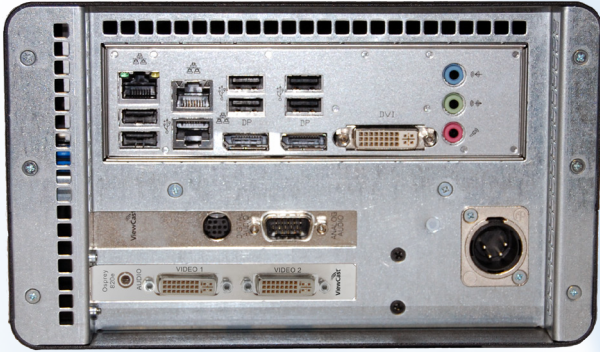

GoStream®

Streaming Media System

Back View with
Osprey 820e and 800a cards